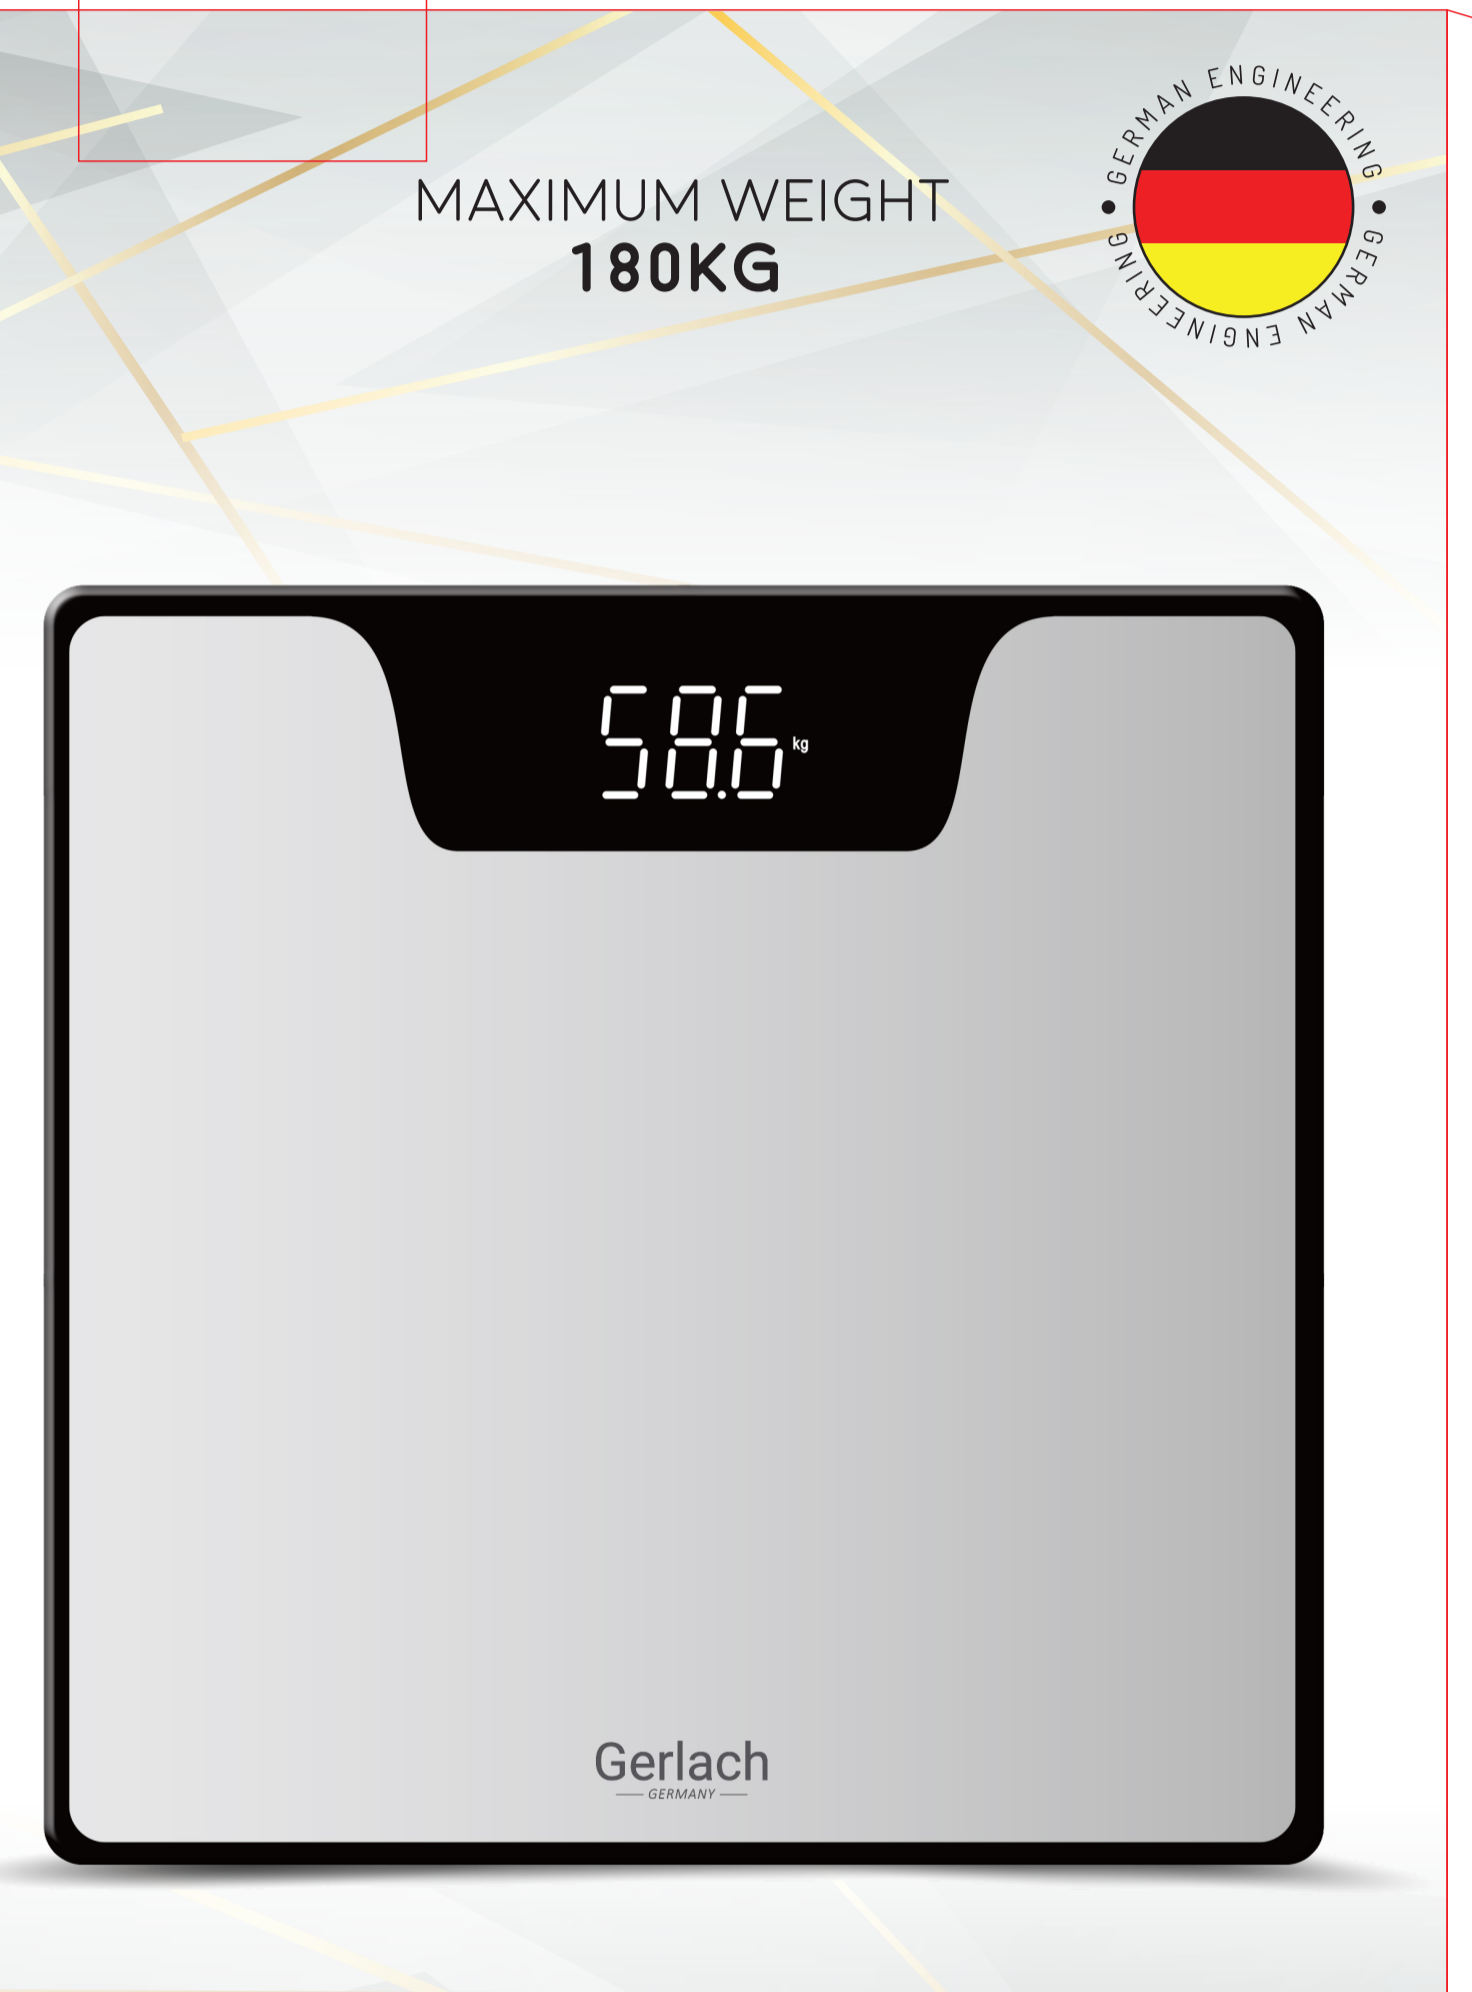

BATHROOM SCALE GL 8167

Gerlach — GERMANY —

Gerlach BATHROOM SCALE GL 8167 — GERMANY —

SILVER

Gerlach — GERMANY —

BATHROOM SCALE GL 8167

- POWER 2x1.5V AAA
- DIVISION 100G
- MAXIMUM WEIGHT 180kg
- 75x31mm
- LED DISPLAY
- HIGH CONTRAST
- AUTO-ON

POWER 2x1.5V AAA

MAXIMUM WEIGHT 180KG

NEW LED TECHNOLOGY CLEAR DISPLAY

PRODUCER ADLER EUROPE GROUP

HEAD OFFICE Maximilianstraße 13 80539 M ünchen office@gerlach-germany.eu Germany

ADLER LTD ul. Ordona 2A 01-237 Warszawa Product weight: 1.51 kg