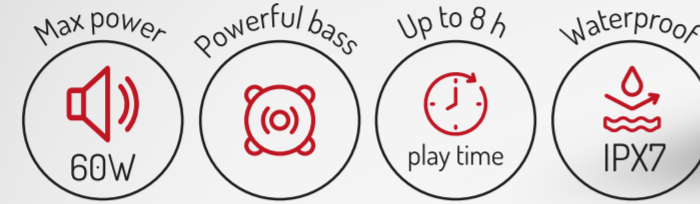

camry

Premium

8h play time

Powerful BASS

PARTY SPEAKER

CR 1901

Bluetooth, SD card, AUX