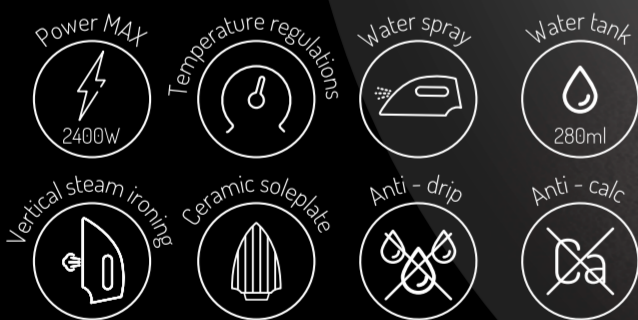

AD 5011
STEAM IRON
ADLER
EUROPE

ADLER
EUROPE

STEAM IRON
AD 5011