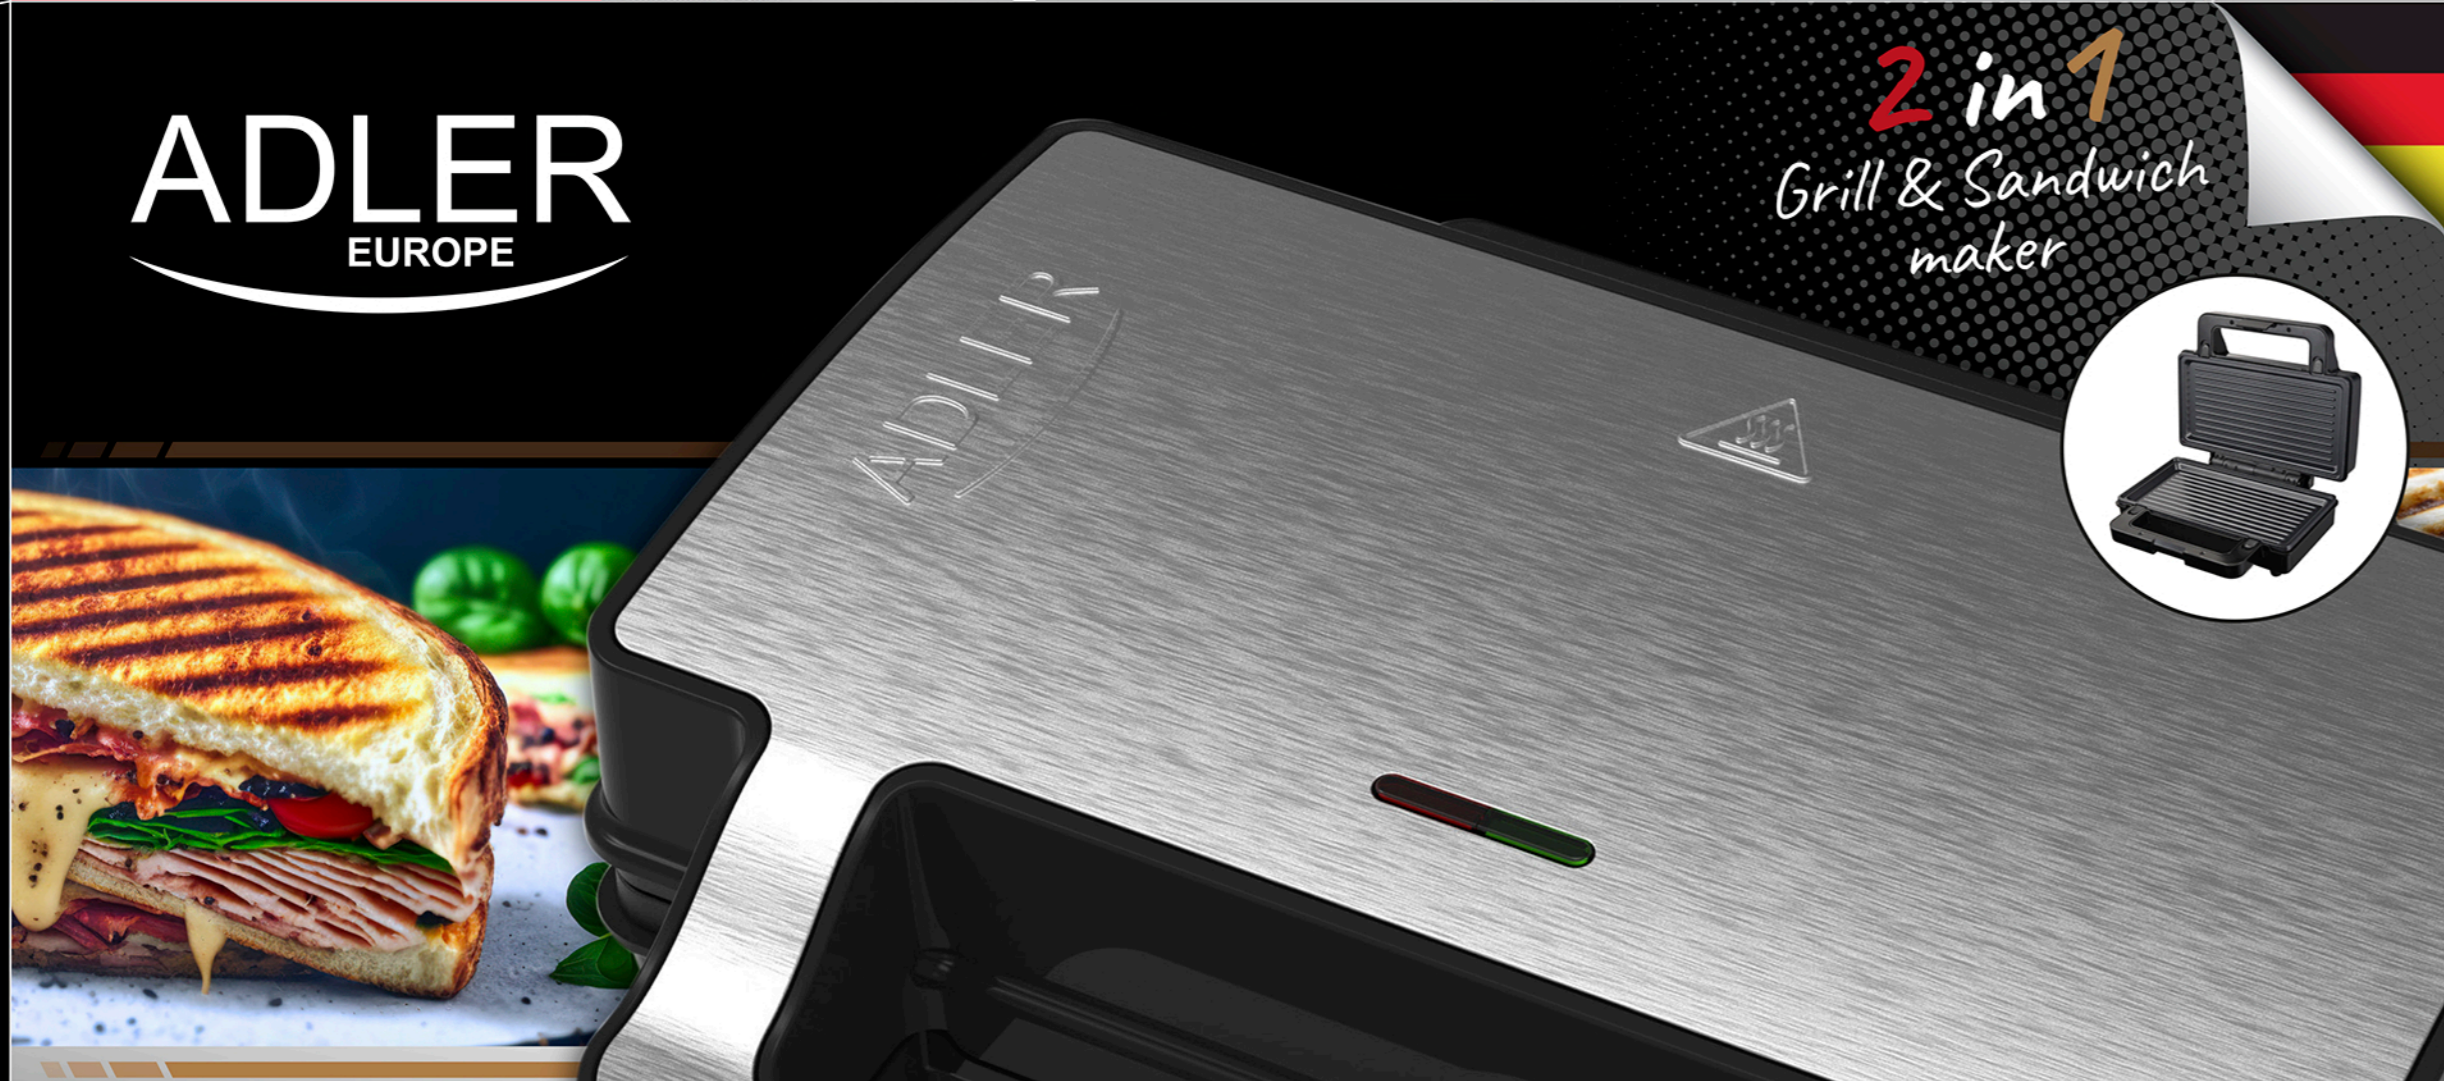

ADLER EUROPE

2 in 1 Grill & Sandwich maker

SANDWICH MAKER 2in1 AD 3073

- Max power 1400W
- Grill & Sandwich maker 2in1
- Non-stick plates
- Upright storage
- Heating plate size 27.5 x 14.0cm
- 2 control lights
- Power and baking

Cool touch handle

Sandwich plates

Max power: 1400W