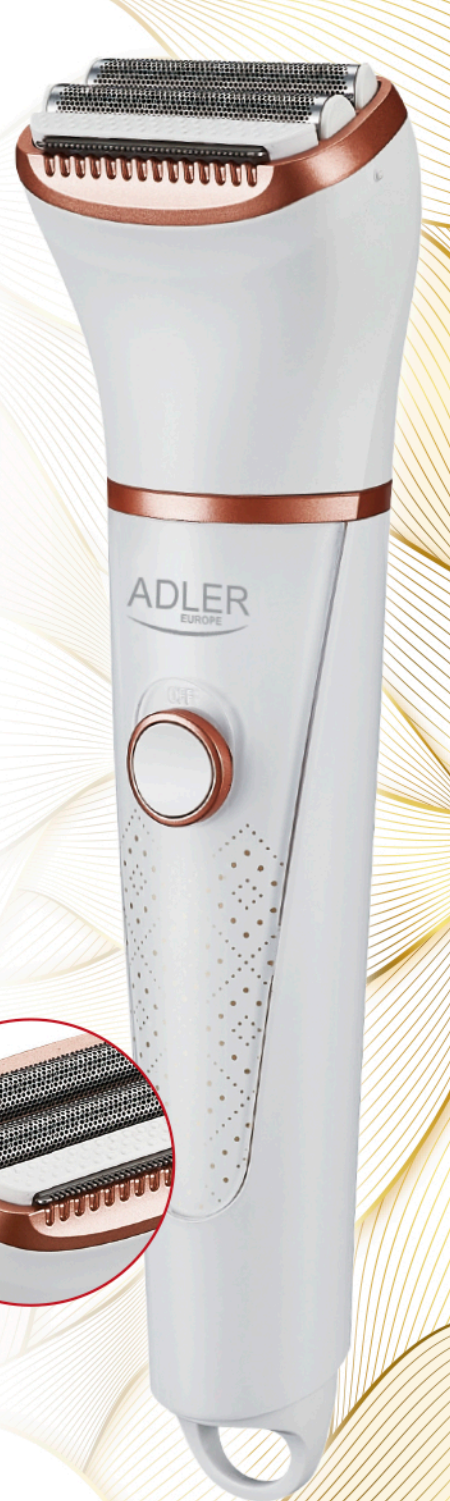

ADLER EUROPE

LADY SHAVER

AD 2941

TWO FOIL HEADS

- Power
  2 x 1.5V AAA
- Cordless
- Moving foil mesh
- Trimmer with round tips

WET & DRY SHAVING