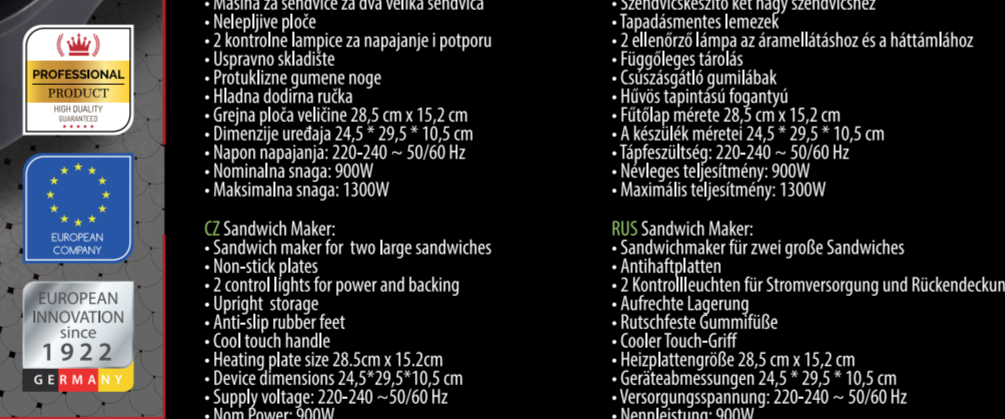

# Camry

Premium

## SANDWICH MAKER CR 3054

- Max power 1300W
- Two big sandwiches x2
- Non-stick plates
- Upright storage
- Large plate area 28,5 \* 15,2 cm
- Power cord length 70 cm

Non-stick plates

Max power: 1300W

**1. Sandwicz Maker**  
 - Sandwich maker for two large sandwiches  
 - Automatic plates  
 - 2 control dials for power and baking  
 - Anti-stick plates  
 - Vertical storage  
 - Large plate area 28,5 \* 15,2 cm  
 - Power cord length 70 cm  
 - Max Power: 1300W