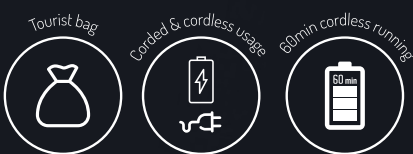

3 Movable heads

NEW Shaving experience

Rechargeable