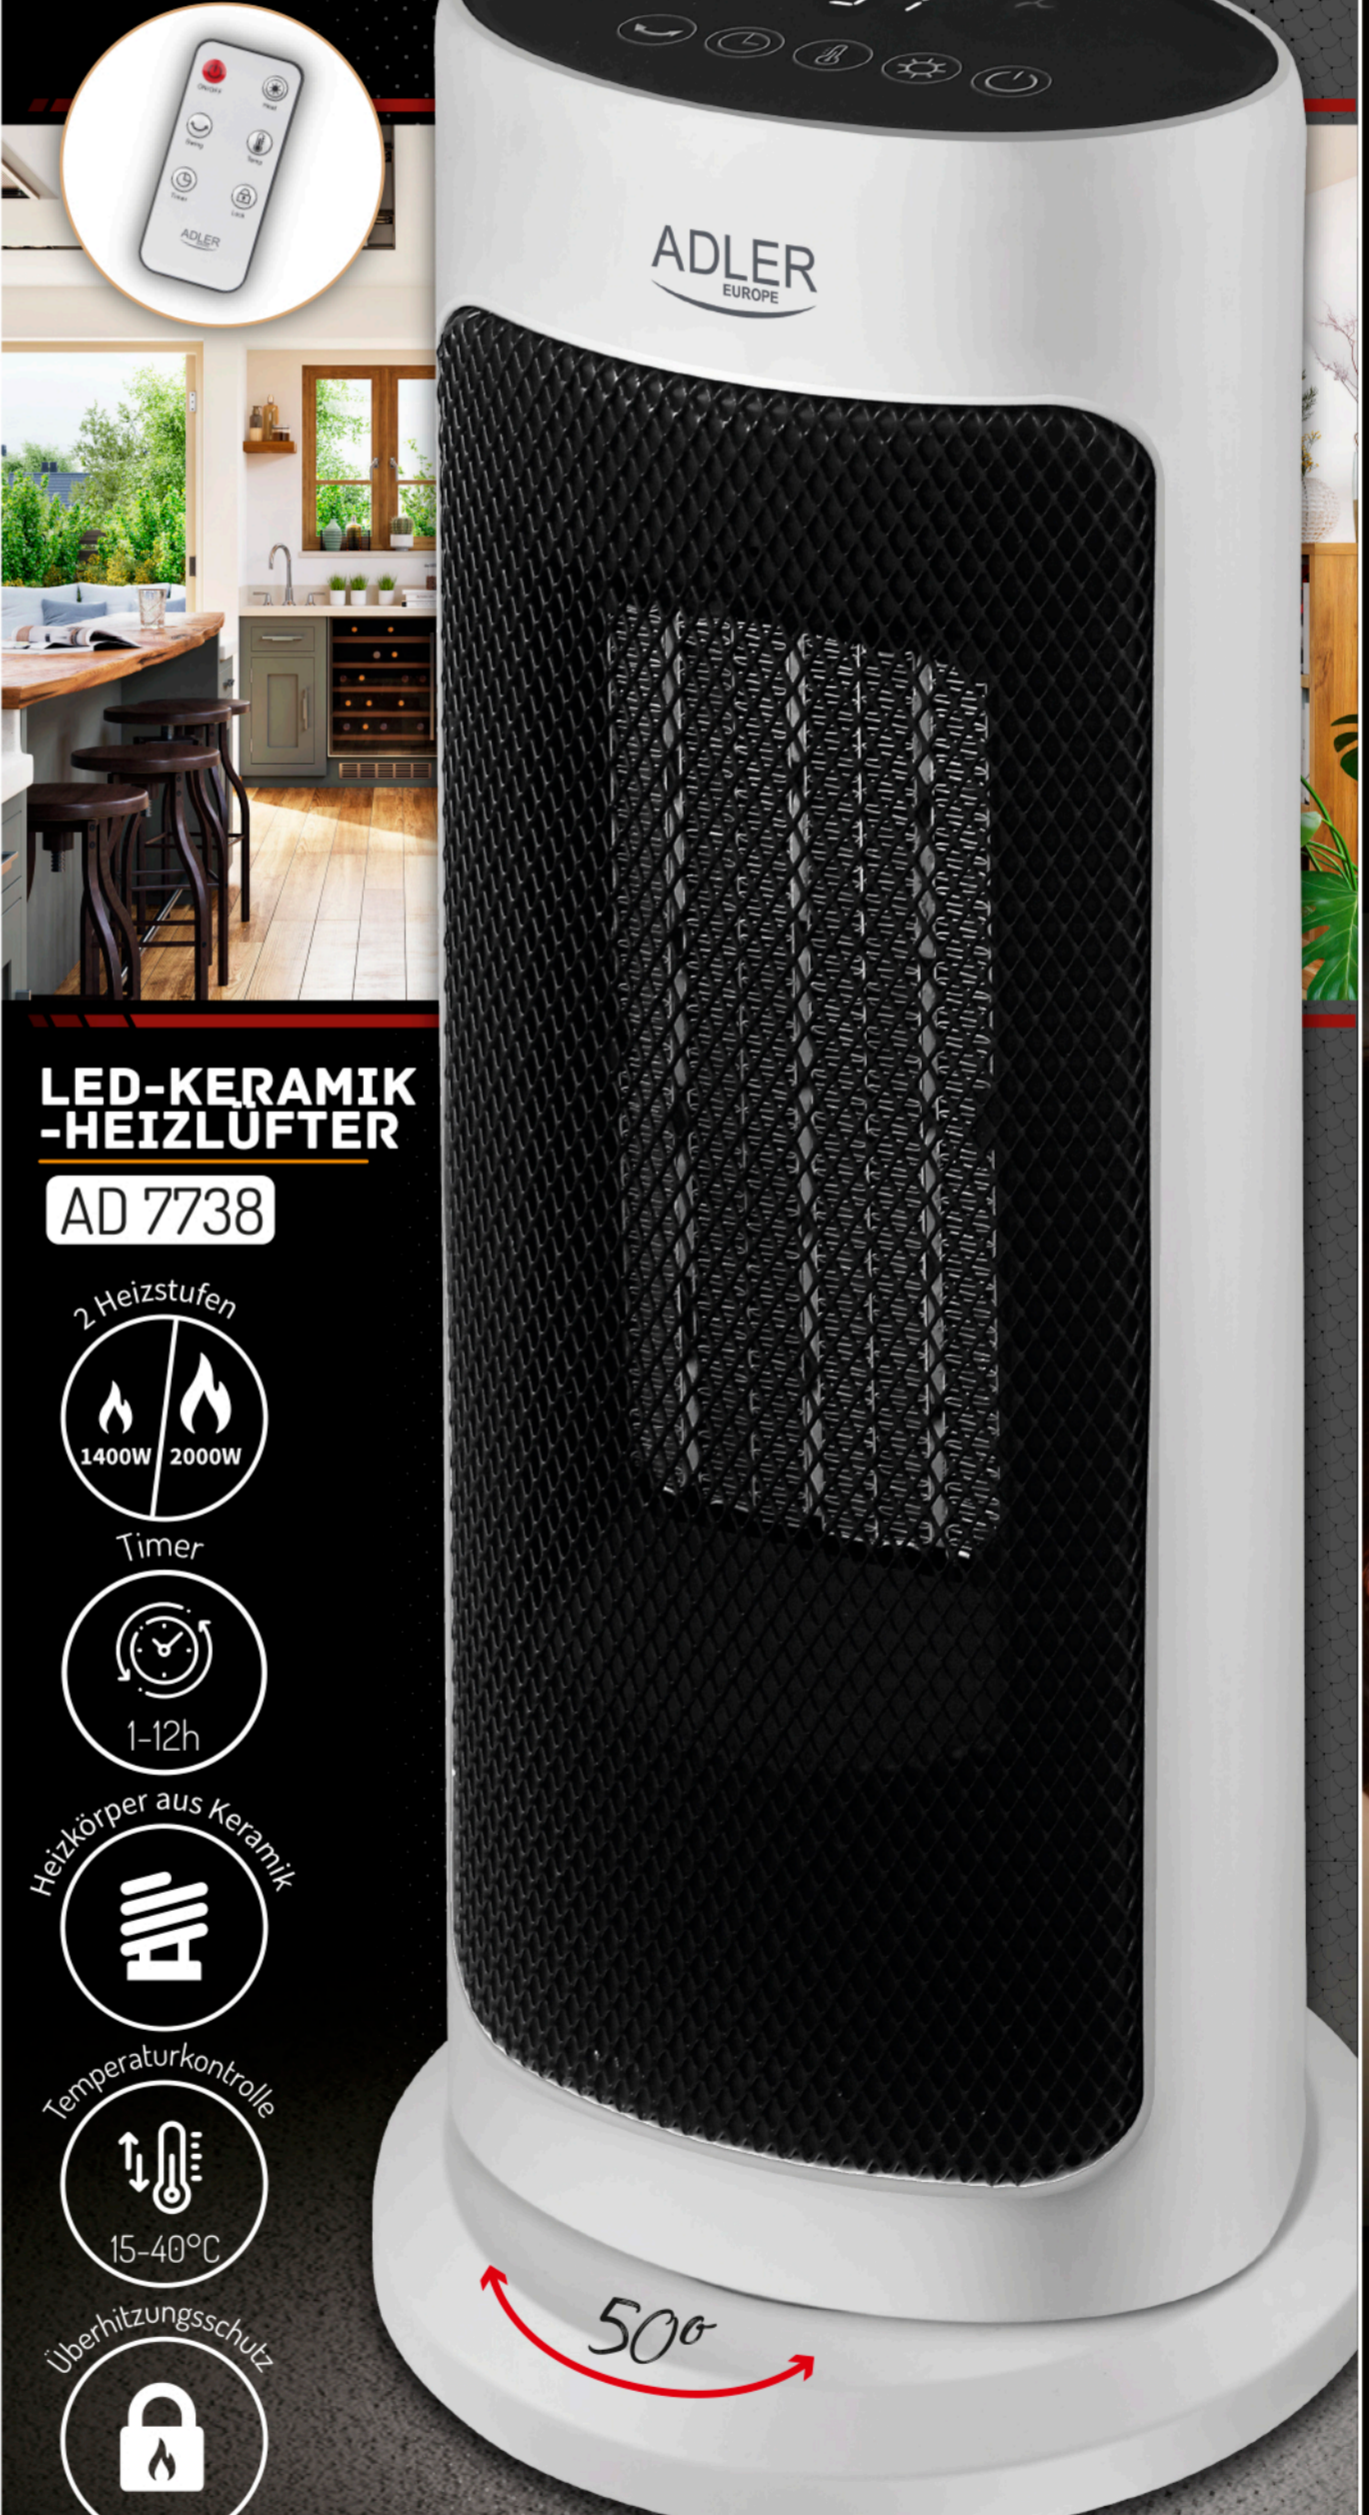

LED-KERAMIK HEIZLUFTER AD 7738

2 Heizstufen 1400W 2000W

Max Leistung: 2000W

SK Radiátor keramin s ventilátorom
LED lampička
Kapacita: 12 litrov
Teplota: 15-40°C
Kontrola teploty: digitálna
LED displej
Moc: 1400W / 2000W
Rozmery: 170x170x115 mm
Hmotnosť: 1,8 kg

UA Нагрівач керамічний з вентилятором
LED лампочка
Ємкість: 12 літрів
Температурний діапазон: 15-40°C
Контроль температури: цифровий
LED дисплей
Мощність: 1400W / 2000W
Виміри: 170x170x115 мм
Вага: 1,8 кг

BG Radiator keramin s ventilatorom
LED lampička
Kapacita: 12 litrov
Teplota: 15-40°C
Kontrola teploty: digitálna
LED displej
Moc: 1400W / 2000W
Rozmery: 170x170x115 mm
Hmotnosť: 1,8 kg

AR Radiator keramin s ventilatorom
LED lampička
Kapacita: 12 litrov
Teplota: 15-40°C
Kontrola teploty: digitálna
LED displej
Moc: 1400W / 2000W
Rozmery: 170x170x115 mm
Hmotnosť: 1,8 kg

ADLER EUROPE LED CERAMIC FAN HEATER AD 7738