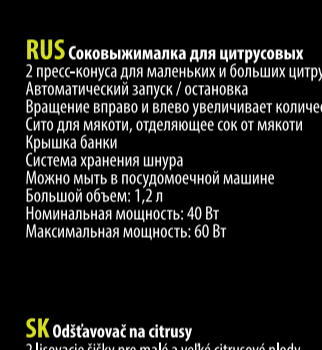

ADLER EUROPE

CITRUS JUICER
AD 4012