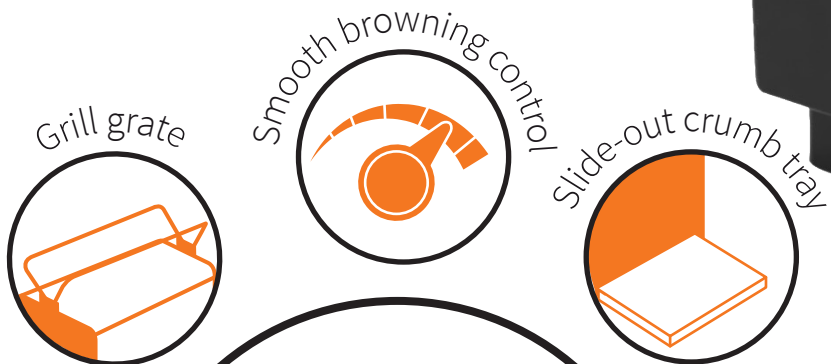

750W

EUROPEAN
INNOVATION
since
1922
GERMANY