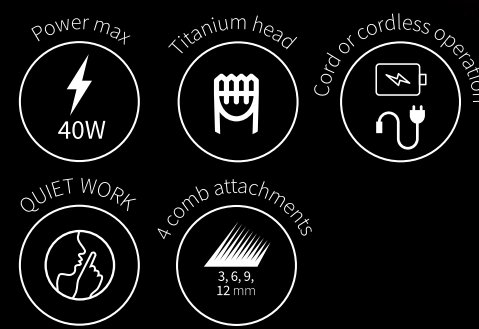

PROFESSIONAL
HAIR CLIPPER
AD 2828